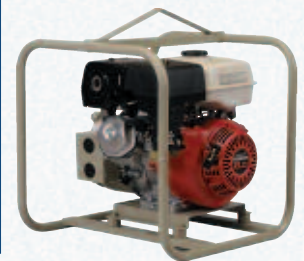

Select-Cycle™ Converters & High Cycle Generators

Don't just vibrate...DIAL IN!

- Allows contractor to select the speed (8,000, 10,800 and 12,000 VPM) needed for the job
- Adapts 230V generator or other single phase source to 230V 3-phase
- Runs two Wyco High Cycle vibrators and maintains speed
- Rugged construction and protective frame
- Keeps vibrators from surging

Special Generator Features:

- Two convenient output receptacles
- Protective roll cage with central lifting bar
- Solid state exciter system
- All copper windings
- Brushless
- Conservative output ratings
- Cast iron cylinder sleeves
- Engine is shock mounted
- Honda engine (standard)
Briggs and Stratton® engine (optional)

Select-Cycle™ Converters

Ordering Information

Part Number	Model Number	Description	Frame Dimensions	Net Weight
W416-055	SC-1420	for 230V, single phase NEMA L1420R receptacle	8" X 11" x 10"	21 pounds
W416-056	SC-1430	for 230V, single phase NEMA L1430R receptacle	8" x 11" x 10"	21 pounds
W416-059	SC-620	for 230V, single phase NEMA L620R receptacle	8" x 11" x 10"	21 pounds

Speed (VPM)	Speed (Hz)	Force 1300#	Force 1600#
8,000	133	710	874
10,800	180	1300	1600
12,000	200	1605	1975

High Cycle Generators

Ordering Information

Part Number	Description	Frame Dimensions	Net Weight
W511807 Honda	4kW, 240 volt (10 amp), 3-Phase, 180 Hz, High Cycle Electric Generator Set, with 8 HP (3600 RPM) Honda, gasoline engine, including 1.59 US gallon (6 liter) capacity tank and recoil start	21" x 21" x 21"	140 pounds
W511804 Briggs & Stratton® (special order)	4kW, 240 volt (10 amp), 3-Phase, 180 Hz, High Cycle Electric Generator Set, with 8 HP (3600 RPM) Briggs & Stratton®, Industrial Plus™ gasoline engine, including 6 quart (5.7 liter) capacity tank and recoil start	21" x 21" x 21"	134 pounds