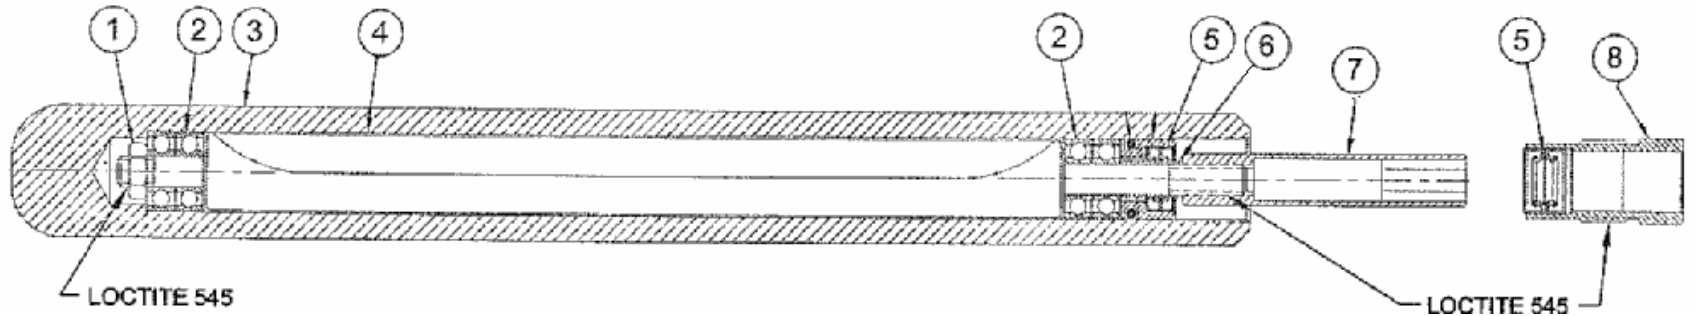

# Part #W877-526, 750-EH

No.	Description	Qty	Part No.
1	Hex Jam Nut; L.H. THD	1	432710
2	Bearing, Ball	4	097012
3	Housing, Square	1	587325
4	Rotor	1	717345
5	Seal, Oil	2	**
6	Bushing	1	177325
7	Hex Driver	1	384447
8	End Cap	1	**

**\*\* End Cap Assembly with seals is Part #207248. (Order bushing separately)**